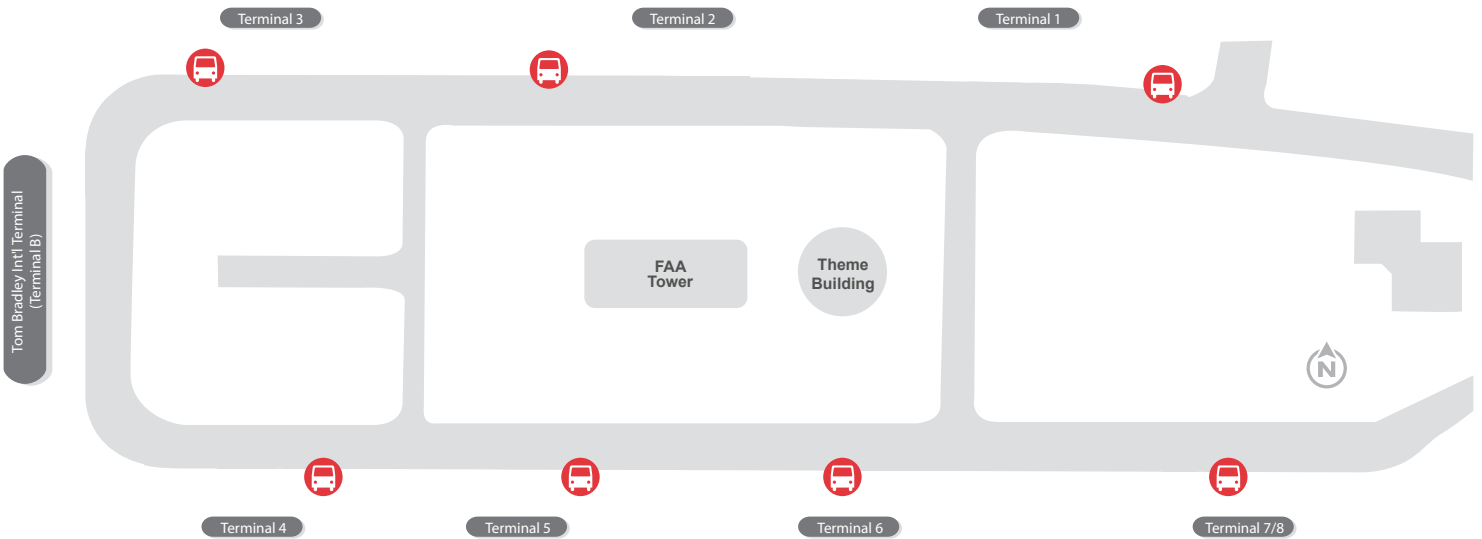

GREEN

SHARED RIDE VANS
CHARTER BUSES

ORANGE

TERMINAL CONNECTOR
CITY BUS CENTER-LAX
LAX ECONOMY PARKING
METRO CONNECTOR
LAX EMPLOYEE LOTS

PINK

LA ACCESS

DARK BLUE

SERVICE ANIMAL RELIEF STATION

DARK BLUE

TAXI

DEPARTURES LEVEL - UPPER ROADWAY

ARRIVALS LEVEL - LOWER ROADWAY