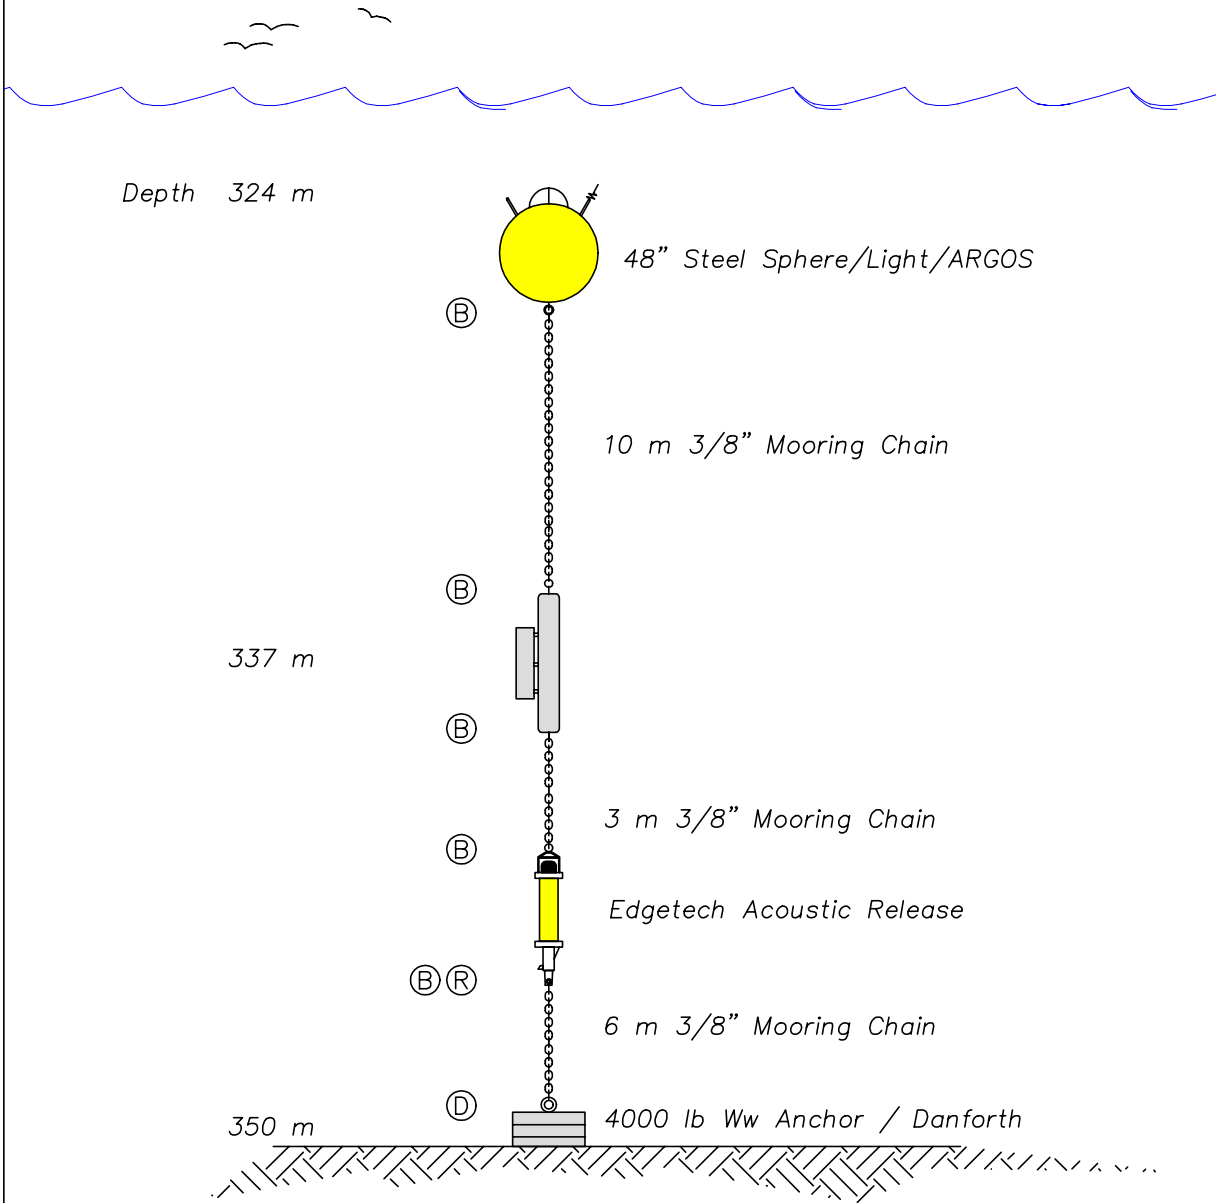

**HARDWARE REQUIRED
(Without Spares)**

- (6) 1/2" Anchor Shackles
- (5) 5/8" Anchor Shackles
- (1) 7/8" Anchor Shackle
- (6) 5/8" Sling Links
- (1) Edgetech Release Link

HARDWARE DESIGNATION

(A)	(2) 1/2" SH, (1) 3/4" SL
(B)	(1) 1/2" SH, (1) 3/4" SL, (1) 5/8" SH
(D)	(1) 1/2" SH, (1) 3/4" SL, (1) 7/8" SH
(R)	Edgetech Release Link

**ASIAEX 2001
400 Hz Source Mooring at 350 meters**