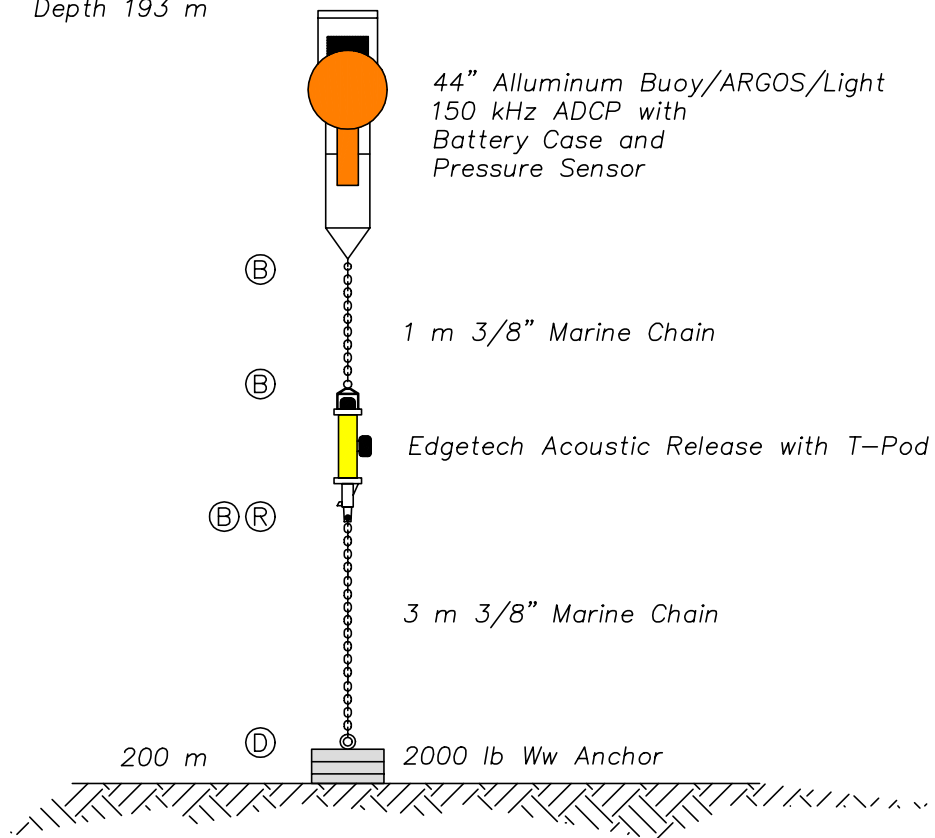

**HARDWARE REQUIRED
(Without Spares)**

- (4) 1/2" Anchor Shackles
- (3) 5/8" Anchor Shackles
- (1) 7/8" Anchor Shackle
- (4) 3/4" Sling Links
- (1) Edgetech Release Link

HARDWARE DESIGNATION

ⓑ	(1) 1/2" SH, (1) 3/4" SL, (1) 5/8" SH
ⓓ	(1) 1/2" SH, (1) 3/4" SL, (1) 7/8" SH
Ⓡ	Edgetech Release Link

Depth 193 m

**ASIAEX 2001
150 Hz ADCP Mooring at 200 meters**