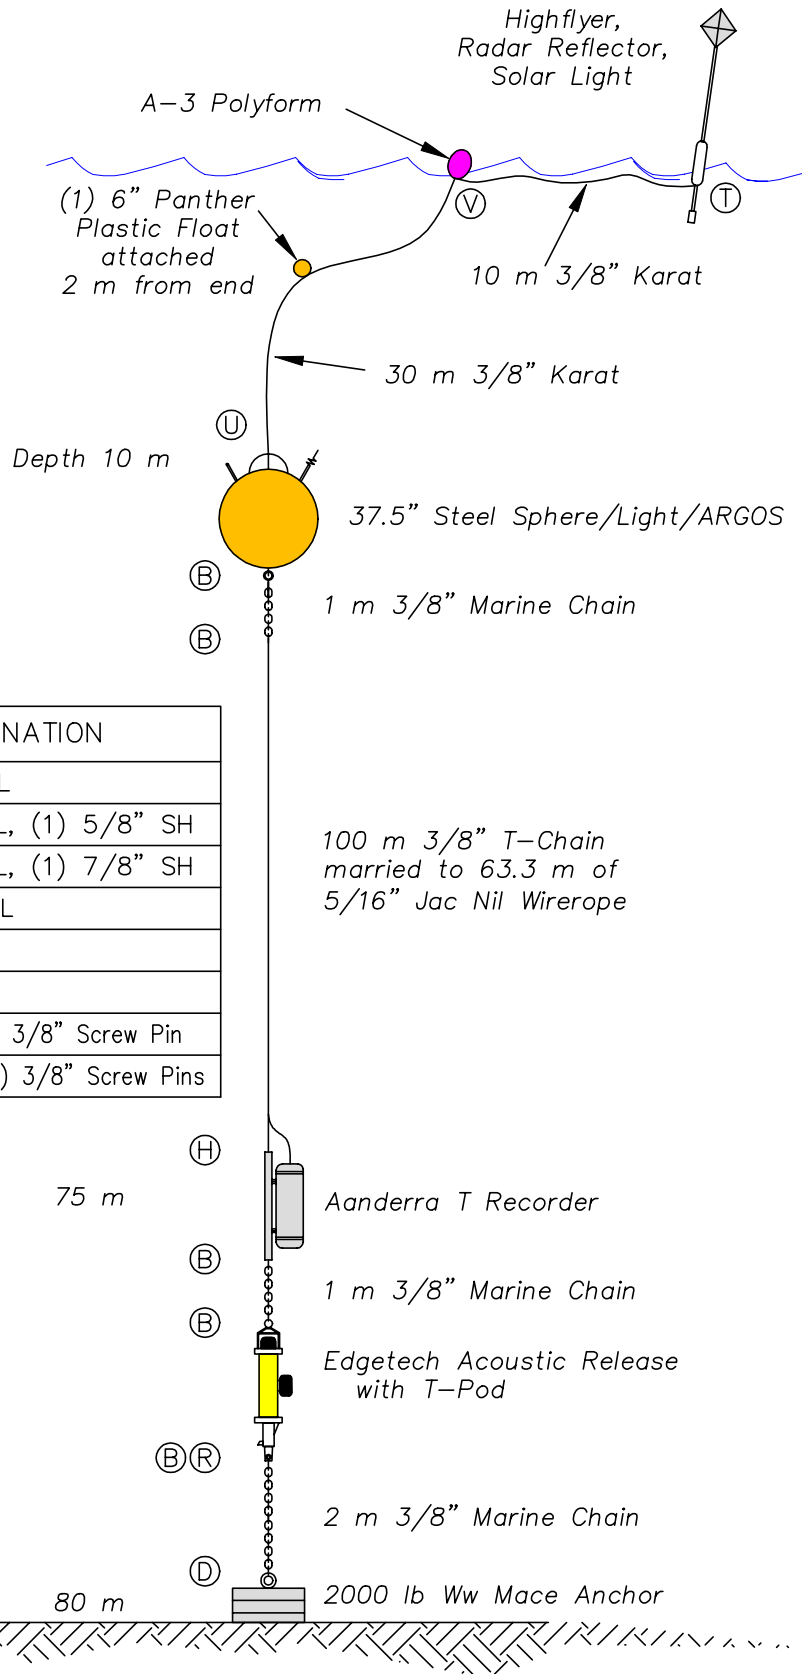

**HARDWARE REQUIRED  
(Without Spares)**

- (6) 1/2" Anchor Shackles
- (8) 5/8" Anchor Shackles
- (1) 7/8" Anchor Shackle
- (7) 3/4" Sling Links
- (1) Edgetech Release Link
- (3) 1/2" Sling Links
- (4) 3/8" Screw Pins
- (1) 1" Screw Pin

**HARDWARE DESIGNATION**

(A)	(2) 1/2" SH, (1) 3/4" SL
(B)	(1) 1/2" SH, (1) 3/4" SL, (1) 5/8" SH
(D)	(1) 1/2" SH, (1) 3/4" SL, (1) 7/8" SH
(H)	(2) 5/8" SH, (1) 3/4" SL
(R)	Release Link, Edgetech
(T)	(1) 3/8" Screw Pin
(U)	(1) 5/8" SH, (1) 1/2" SL, (1) 3/8" Screw Pin
(V)	1" Screw Pin, (2) 1/2" SL, (2) 3/8" Screw Pins

**ASIAEX 2001  
T-String Mooring at 80 meters**