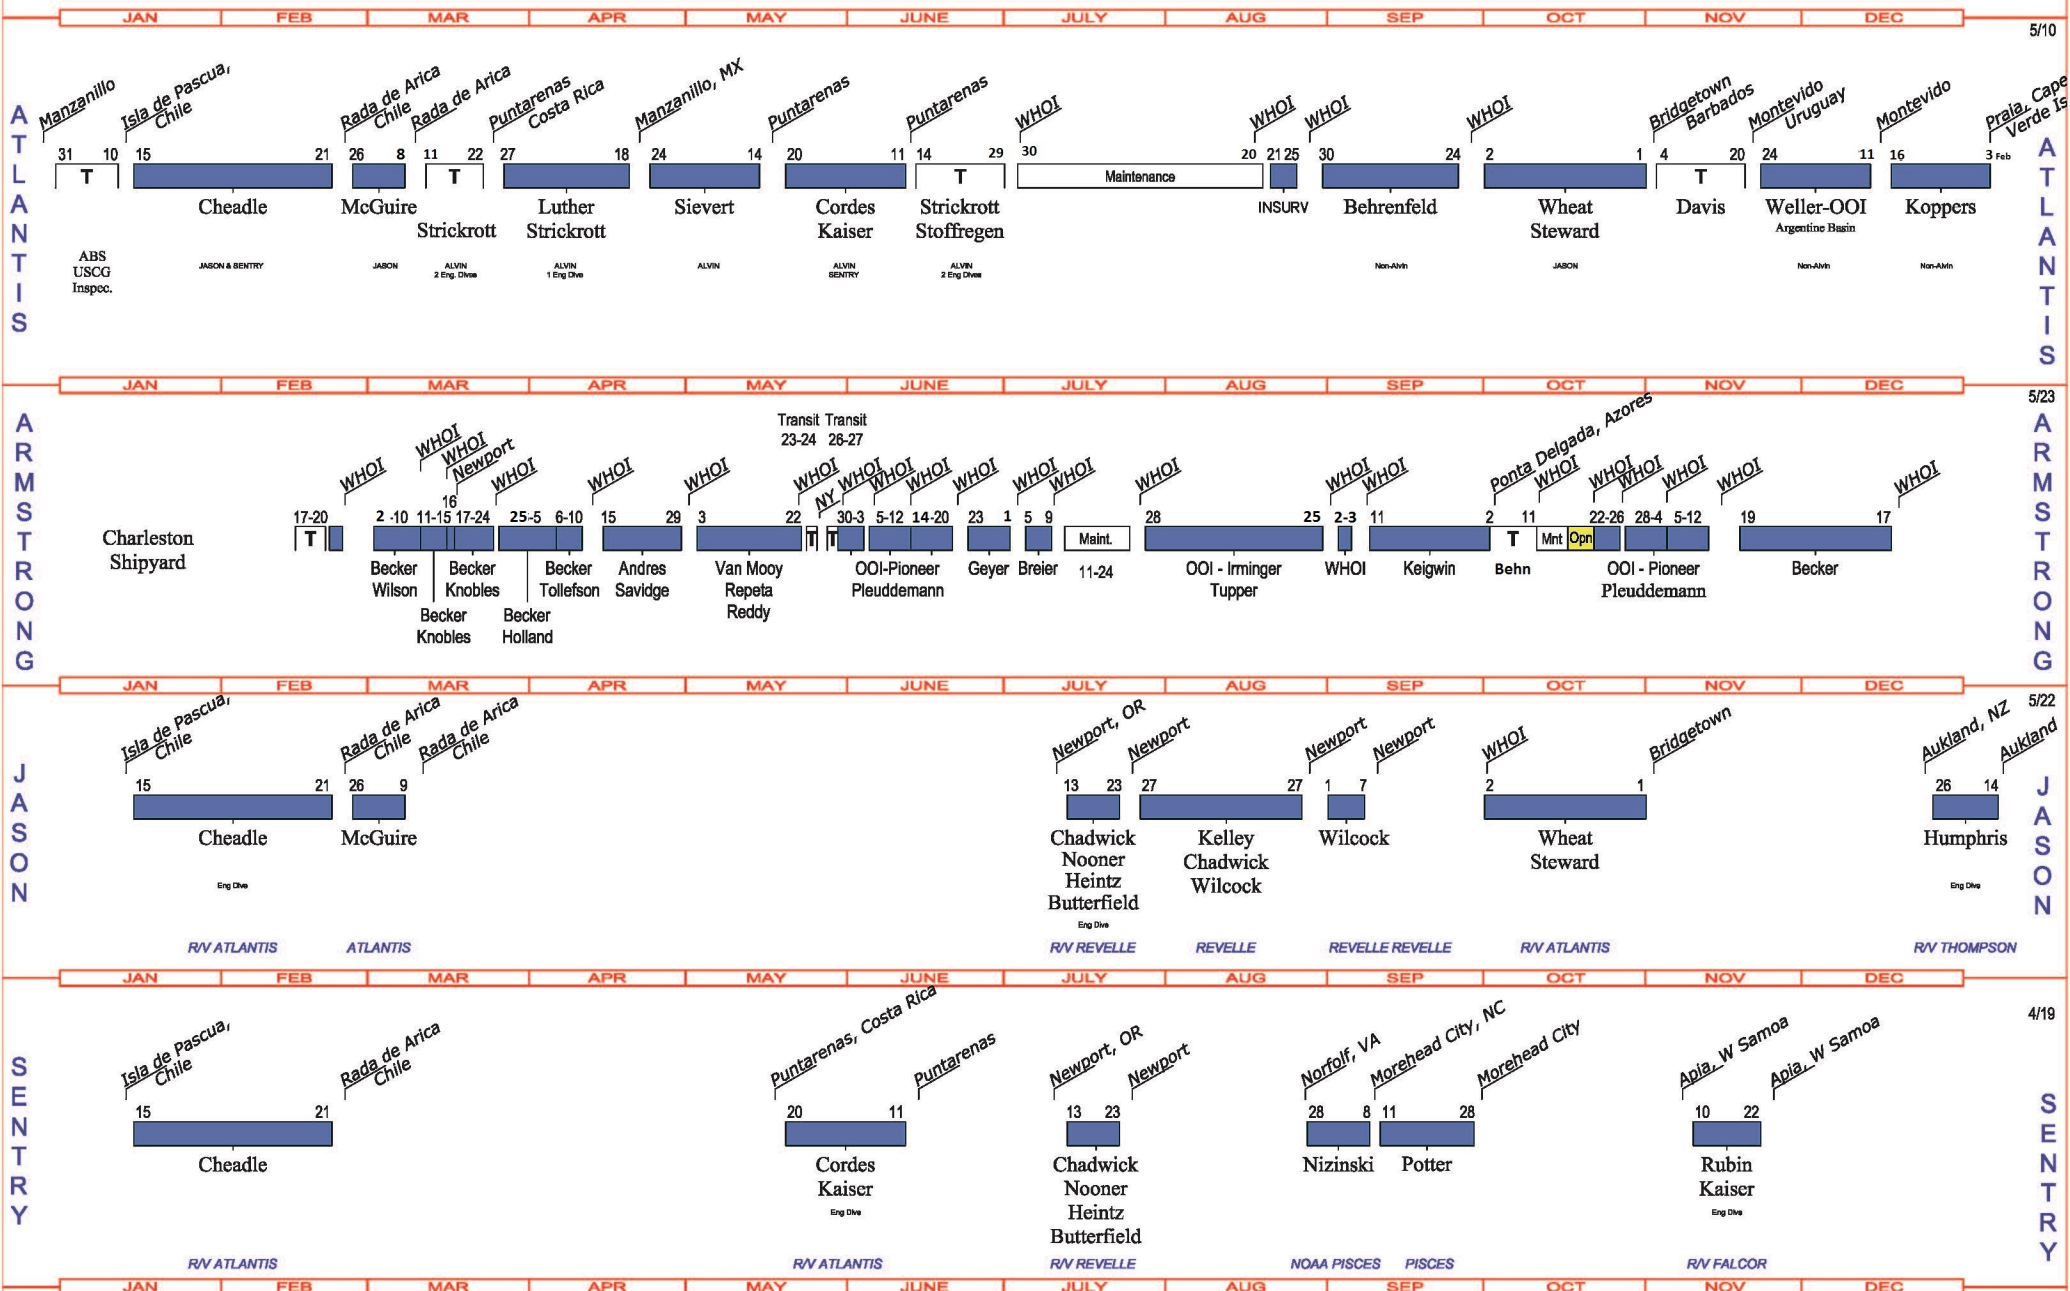

T = TRANSIT

# WHOI Fleet & NDSF Schedule for 2017

Charge Days	NAVY	NOAA	NSF	Other	NSF-OOI	Inst.	NASA	Total
ALVIN	1	-	110	-	-	-	-	111
JASON	-	1	118	-	35	-	-	154
SENTRY	-	36	81	15	-	-	-	132
ATLANTIS	1	-	231	-	32	-	33	297
ARMSTRONG	82	-	71	-	74	6	-	233

Woods Hole Oceanographic Institution

Revised: Aug 17, 2017  
 By direction of:  
 Kerry Strom, Marine Operations Coordinator  
 Robert Munier, Vice President for Marine Facilities & Operations