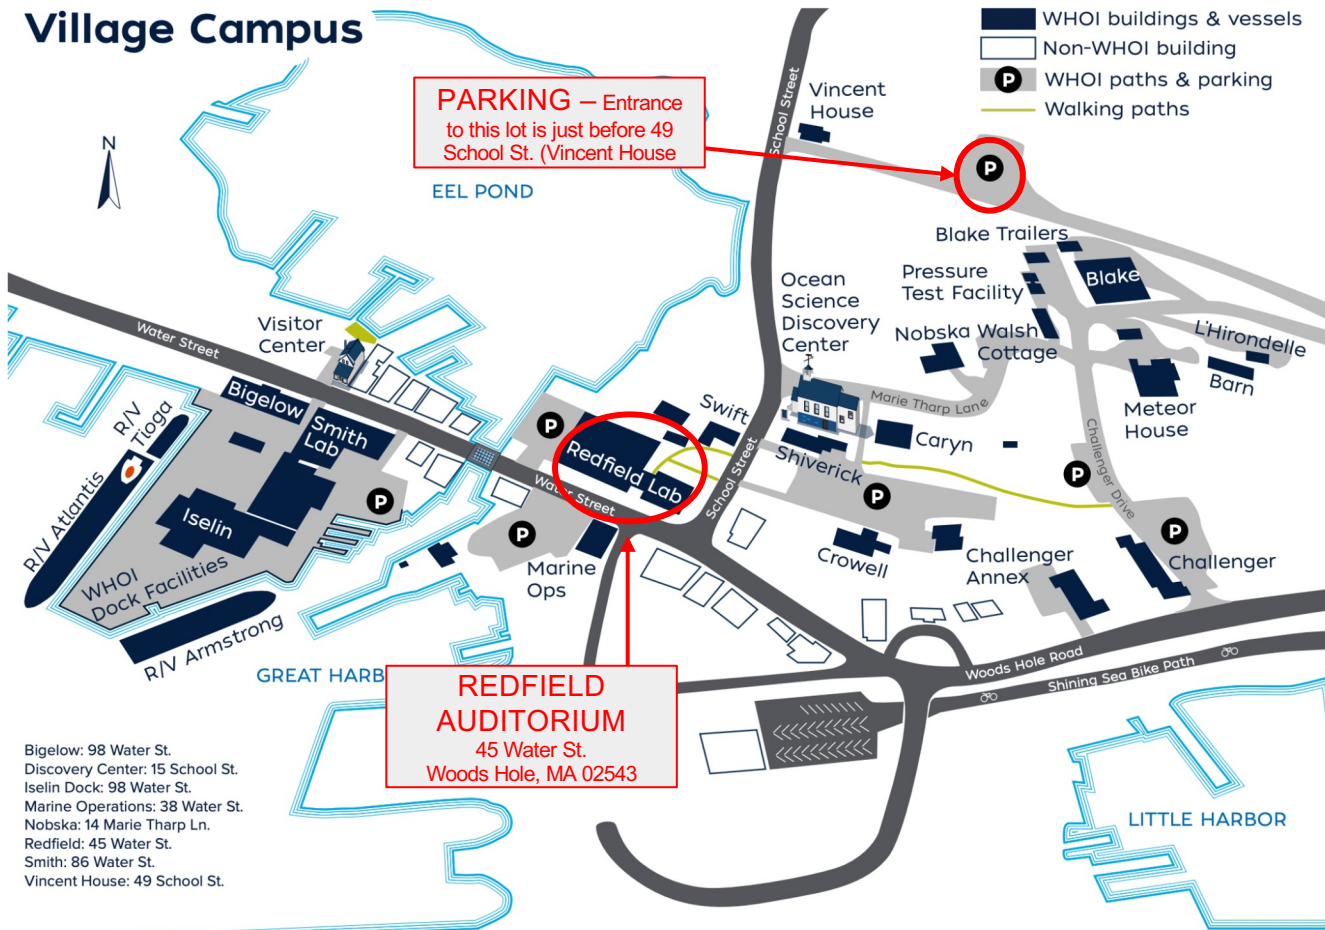

Village Campus

PARKING – Entrance to this lot is just before 49 School St. (Vincent House)

REDFIELD AUDITORIUM
45 Water St.
Woods Hole, MA 02543

- WHOI buildings & vessels
- Non-WHOI building
- P WHOI paths & parking
- Walking paths

Bigelow: 98 Water St.
Discovery Center: 15 School St.
Iselin Dock: 98 Water St.
Marine Operations: 38 Water St.
Nobska: 14 Marie Tharp Ln.
Redfield: 45 Water St.
Smith: 86 Water St.
Vincent House: 49 School St.